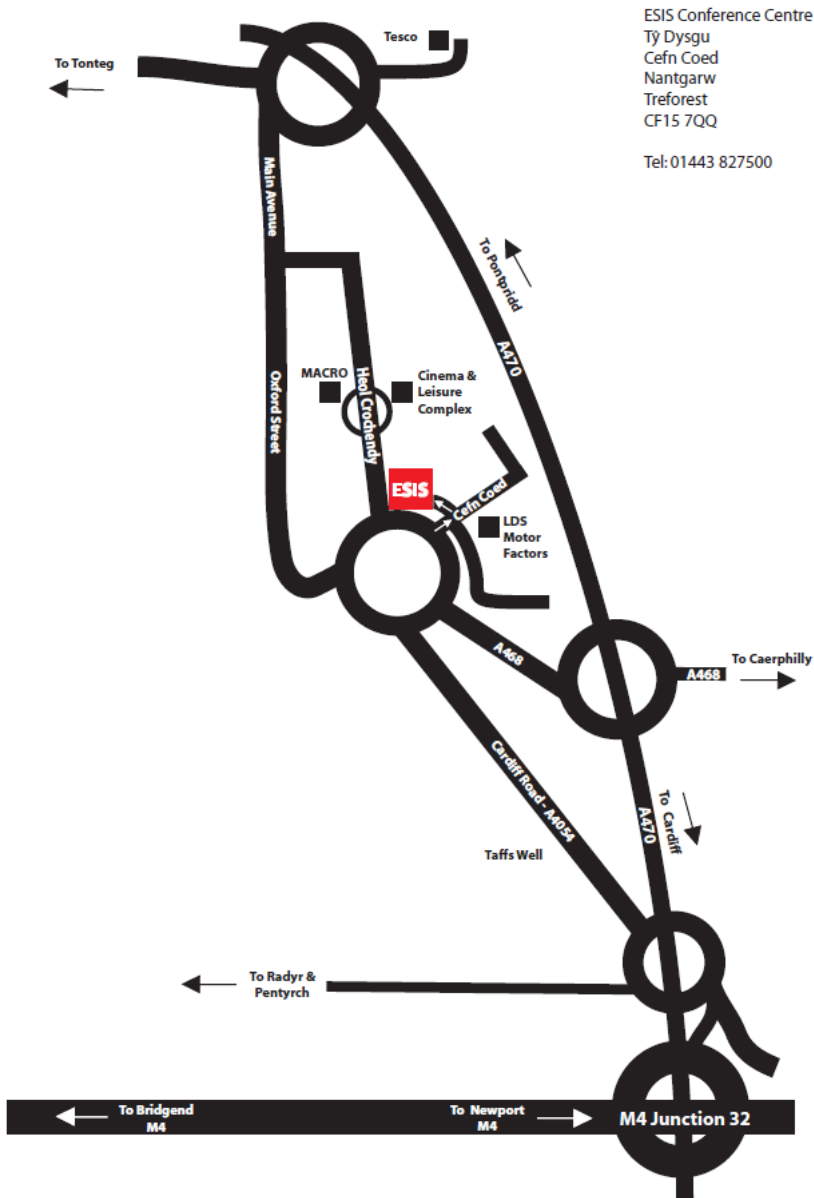

Parcio a Theithio ESIS

ESIS Conference Centre
Tŷ Dysgu
Cefn Coed
Nantgarw
Treforest
CF15 7QQ
Tel: 01443 827500

Ar ddyddiau pan ddisgwylir nifer fawr o bobl yng Nghanolfan Gynadledda ESIS, trefnir cyfleuster parcio a theithio rhwng ESIS a maes parcio Makro.

Pan fydd maes parcio ESIS yn llawn bydd ein Rheolwr Safle yn eich cyfeirio i faes parcio Makro (gweler hefyd y map cyferbyn am gyfeiriadau).

Ym maes parcio Makro bydd aelod o staff ESIS yn eich cyfeirio i ardal ESIS y maes parcio (defnyddiwch yr ardal tuag ochr chwith yr adeilad wrth i chi gyrraedd Makro). Bydd bws mini ar gael wedyn i ddoc â chi i'r ganolfan gynadleddau.

Os ydych chi'n cyrraedd maes parcio Makro y tu allan i'r oriau prysur ac nid oes bws mini ar gael, ffoniwch 01443 827500 am gymorth.