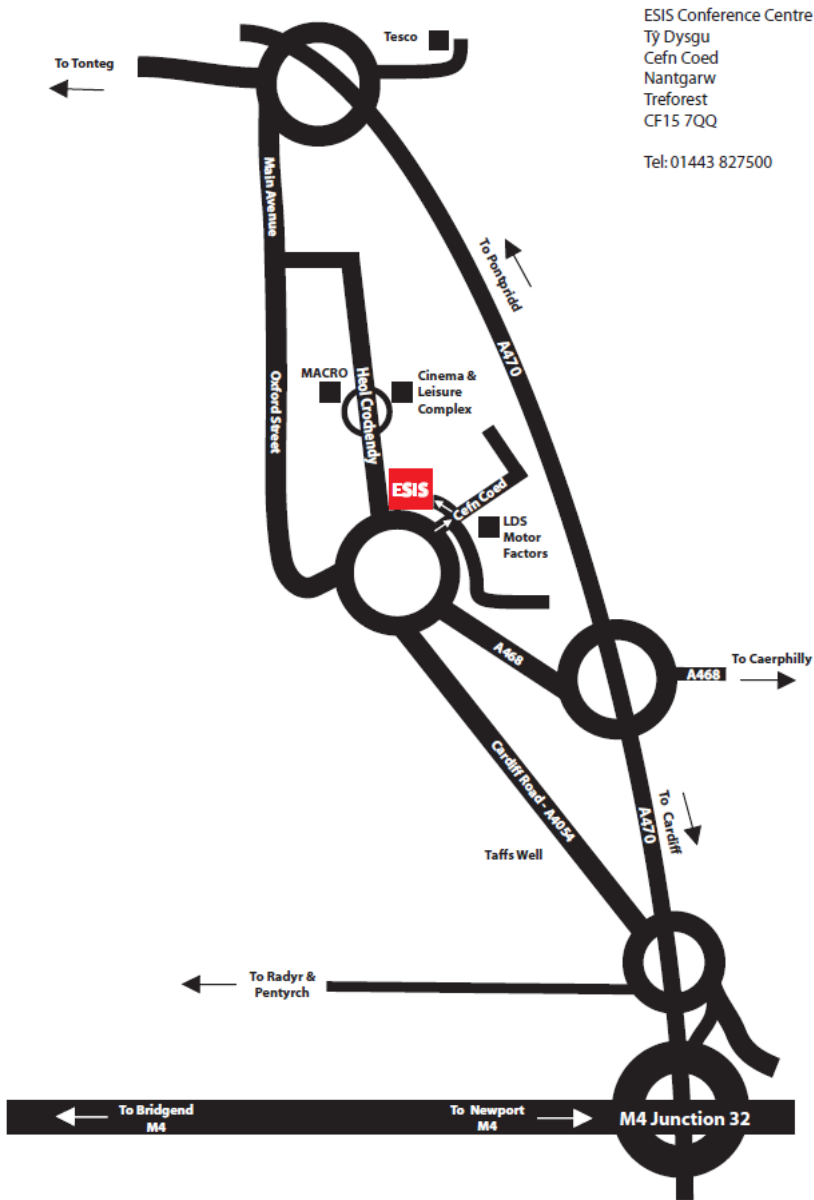

ESIS Park and Ride

ESIS Conference Centre
Tŷ Dysgu
Cefn Coed
Nantgarw
Treforest
CF15 7QQ
Tel: 01443 827500

On days where a high number of people are expected in the ESIS Conference Centre, a park and ride facility will be announced between ESIS and the Makro car park.

When the ESIS car park is full you will be directed by our Site Manager to the Makro car park (please also see the map opposite for guidance).

At the Makro car park a member of ESIS staff will direct you to the ESIS area of the car park (as you approach Makro please use the area to the left hand side that is furthest from the store). A mini bus will then be available to bring you back to the conference centre.

If you arrive at the Makro car park outside of peak hours and a mini bus is not available please telephone 01443 827500 for assistance.

Mini bus

Please park here