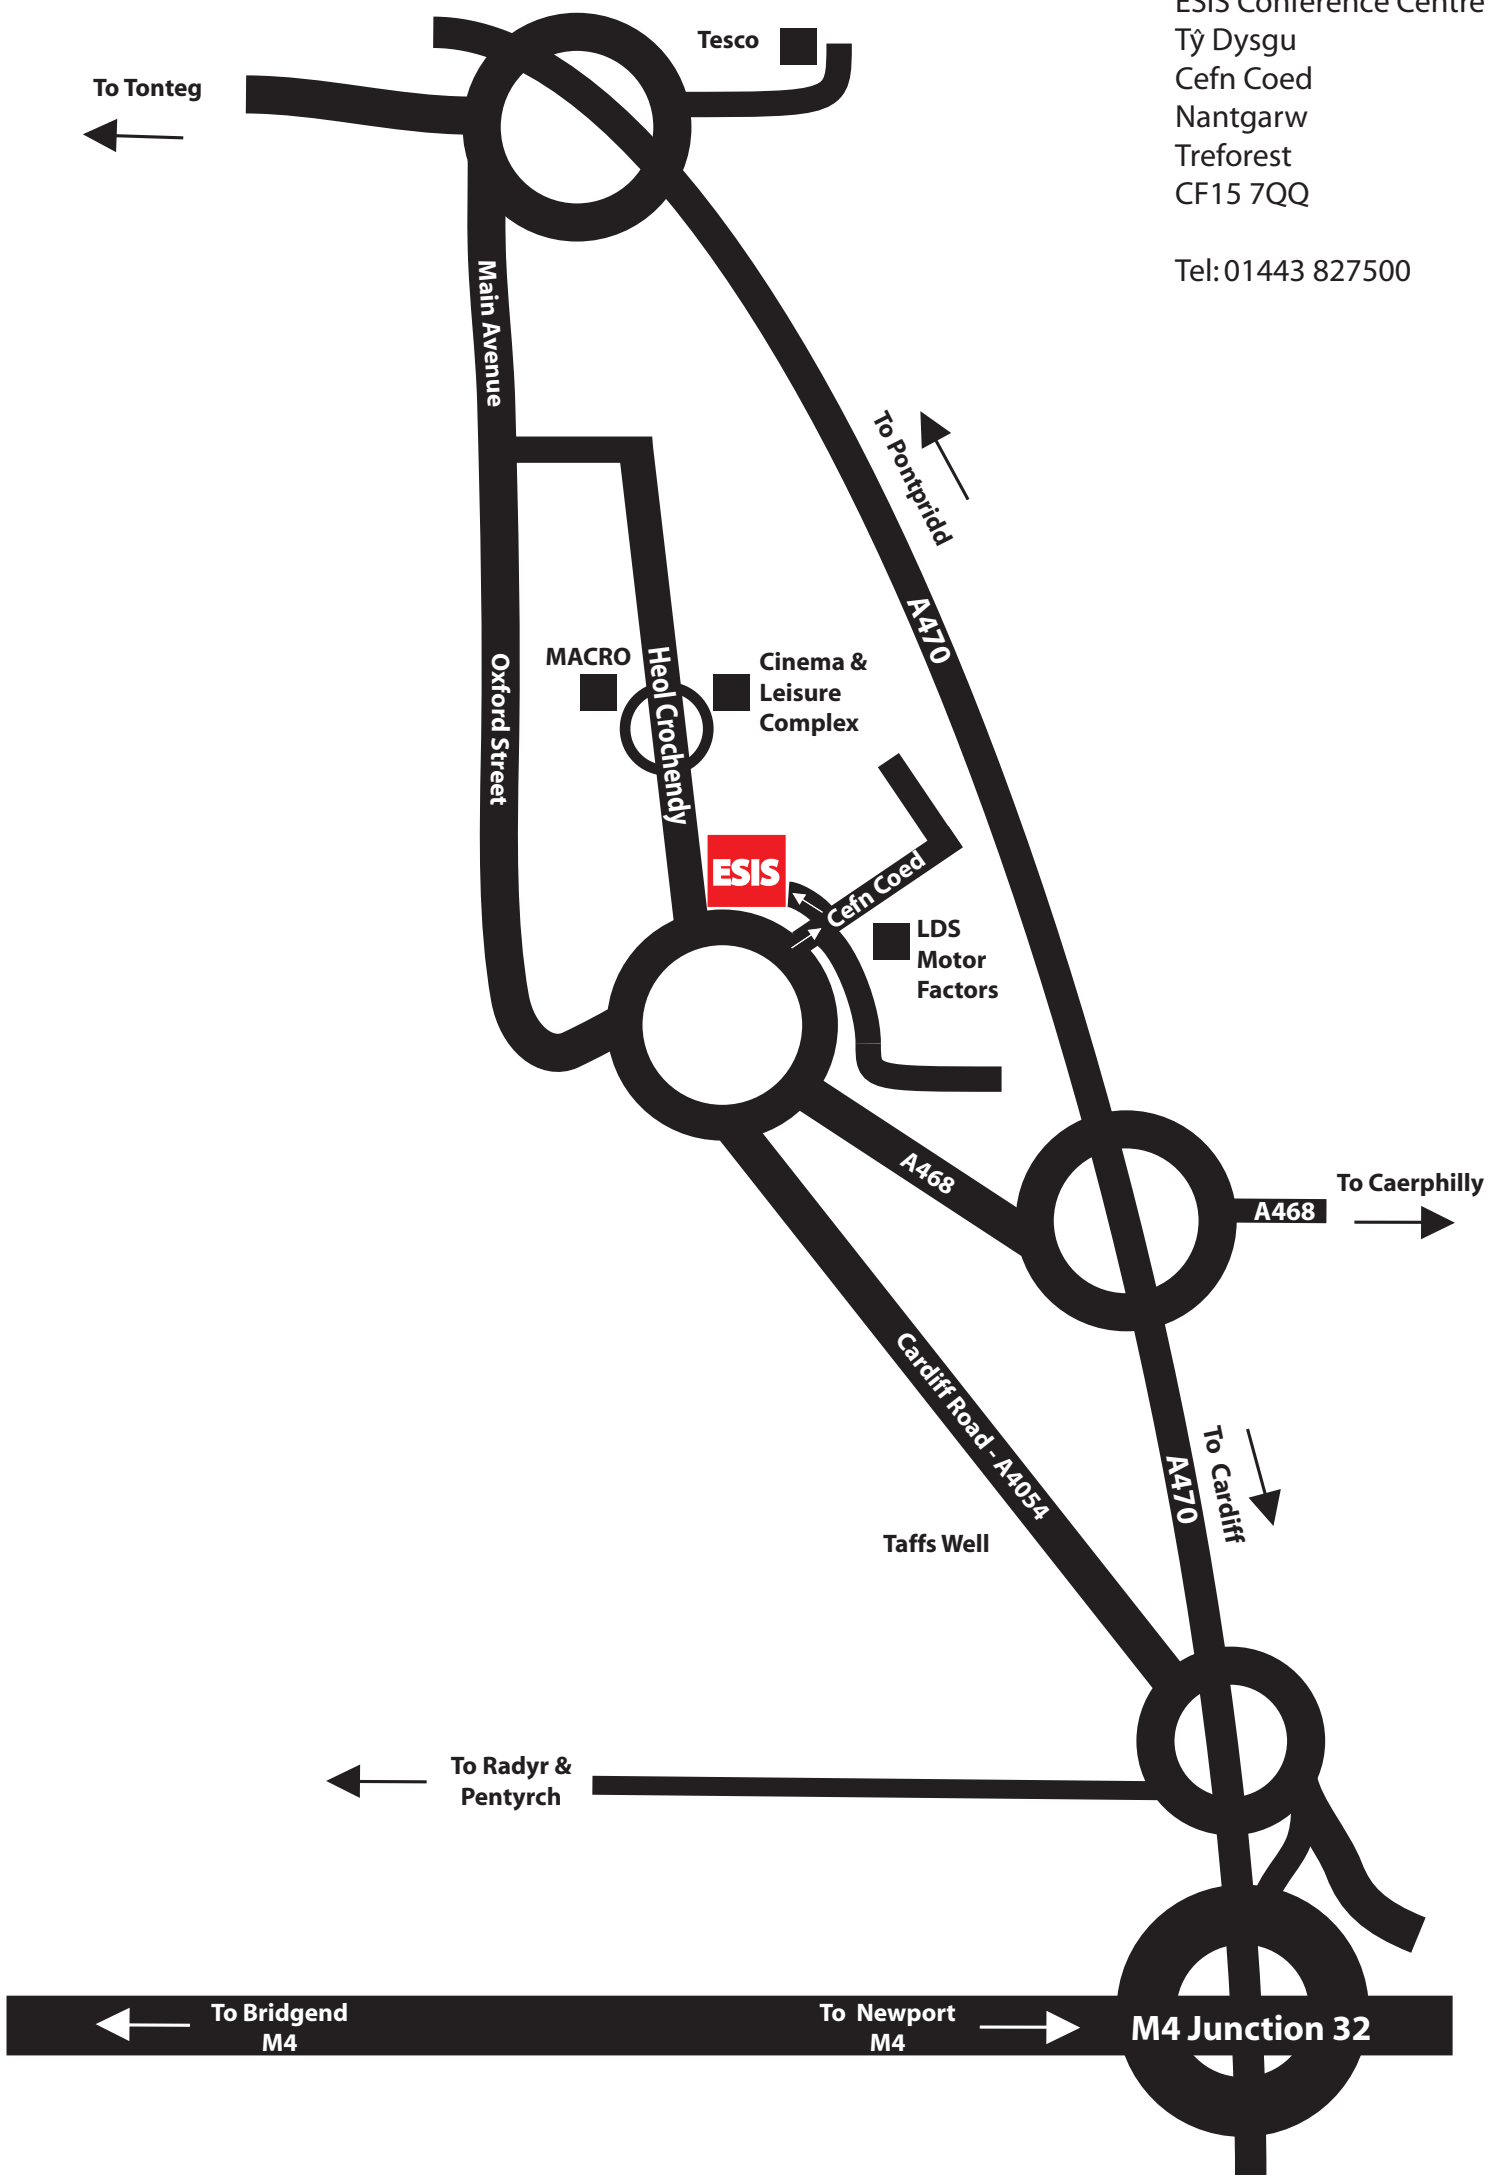

ESIS Conference Centre
Tŷ Dysgu
Cefn Coed
Nantgarw
Treforest
CF15 7QQ

Tel: 01443 827500

To Tonteg

Tesco

Main Avenue

To Pontpridd

A470

MACRO

Heol Crochenny

Cinema & Leisure Complex

ESIS

Cefn Coed

LDS Motor Factors

Oxford Street

A468

To Caerphilly

A468

Cardiff Road - A4054

Taffs Well

To Cardiff

A470

To Radyr & Pentyrch

To Bridgend M4

To Newport M4

M4 Junction 32